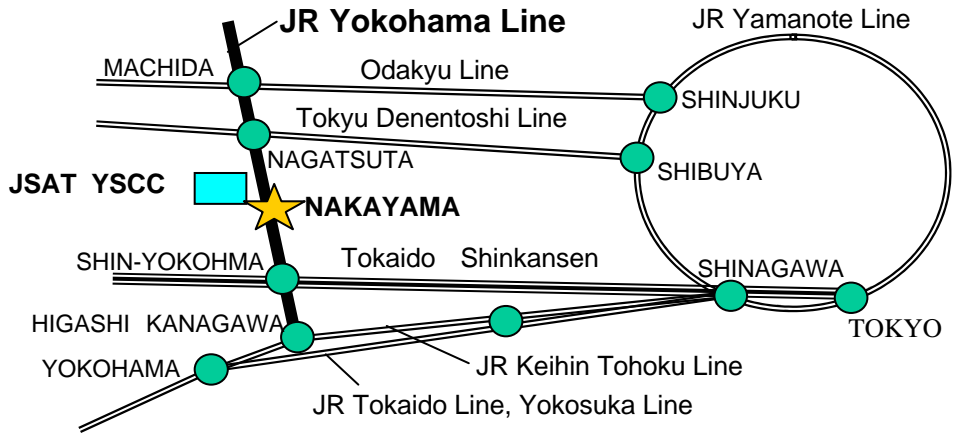

# JSAT YSCC Guidance Map

**JSAT Corporation**    **Yokohama Satellite Control Center**  
 229-1 Miho-cho, Midori-ku,  
 Yokohama-shi, Kanagawa Prefecture  
 TEL (045)922 - 7111

## From TOKYO Station to NAKAYAMA Station

**By Tokaido Shinkansen** (Approximately 35 minutes)  
 Get off Tokaido Shinkansen at **Shin-Yokohama Station** and change to the **JR Yokohama Line** going toward "Hachioji" or "Hashimoto", and get off at **Nakayama Station**.

**By Local Train** (Approximately 1 hour)  
 Get off **JR Keihin Tohoku Line** at **Higashi Kanagawa Station** and change to the JR Yokohama Line going toward "Hachioji" or "Hashimoto", and get off at **Nakayama Station**.

## From NAKAYAMA Station to YSCC

Take a taxi at **South Terminal**  
 Approximately 10 minutes to main gate of YSCC.